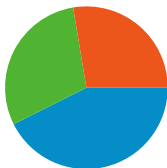

Site Usage

688 Visits

64.39% Bounce Rate

1,784 Pageviews

00:03:02 Avg. Time on Site

2.59 Pages/Visit

73.98% % New Visits

Visitors Overview

Visitors
539

Map Overlay

Traffic Sources Overview

- **Search Engines**
293.00 (42.59%)
- **Direct Traffic**
205.00 (29.80%)
- **Referring Sites**
190.00 (27.62%)

Content Overview

Pages	Pageviews	% Pageviews
/	278	15.58%
/addtutorial.php	188	10.54%
/viewcat.php?id=1	84	4.71%
/viewcat.php?id=3	54	3.03%
/viewcat.php?id=7	42	2.35%