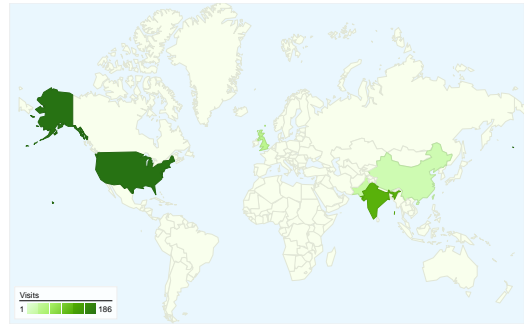

Site Usage

688 Visits

64.39% Bounce Rate

1,784 Pageviews

00:03:02 Avg. Time on Site

2.59 Pages/Visit

73.98% % New Visits

Visitors Overview

Visitors
539

Map Overlay

Traffic Sources Overview

- **Search Engines**
293.00 (42.59%)
- **Direct Traffic**
205.00 (29.80%)
- **Referring Sites**
190.00 (27.62%)

Content Overview

Pages	Pageviews	% Pageviews
/	278	15.58%
/addtutorial.php	188	10.54%
/viewcat.php?id=1	84	4.71%
/viewcat.php?id=3	54	3.03%
/viewcat.php?id=7	42	2.35%